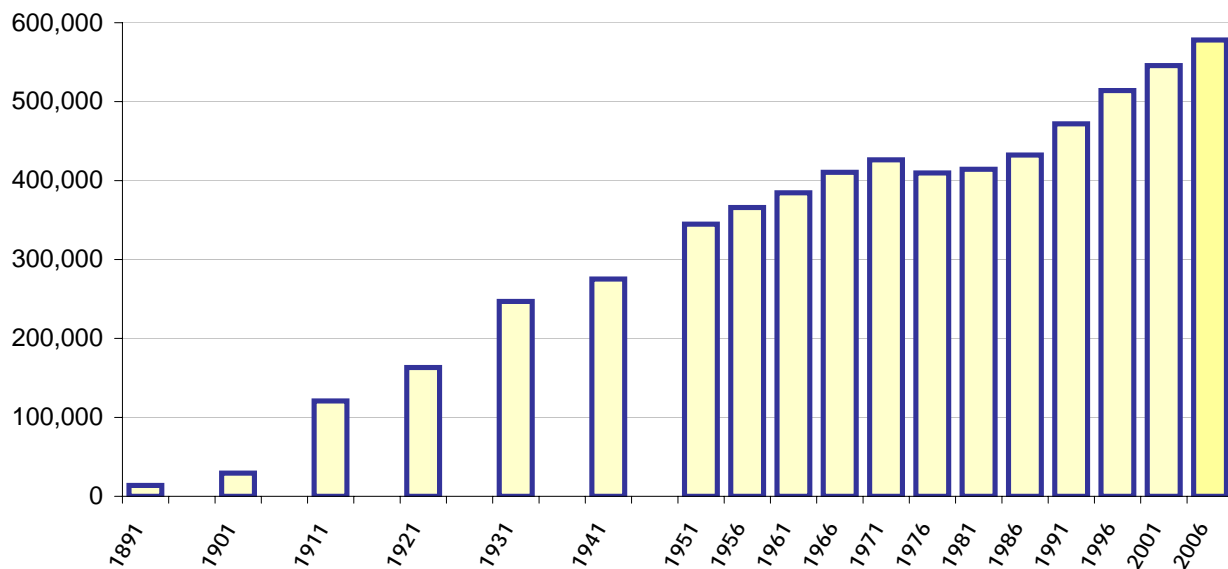

CityFacts Census Data Series

Population, 1891-2006

Year	Population
1891	13,709
1901	29,432
1911	120,847
1921	163,220
1931	246,953
1941	275,353
1951	344,833
1956	365,844
1961	384,522
1966	410,375
1971	426,260
1976	409,734
1981	414,280
1986	432,385
1991	471,844
1996	514,008
2001	545,671
2006	578,041

Source of data: Census Data, Statistics Canada.

with the 1991 Census, "non-permanent" residents of Canada were also counted for the first time: these residents are individuals (and their families) who are refugee claimants or students, and those with work permits or Minister's permits. They account for 28% of the apparent increase in population 1986-91.